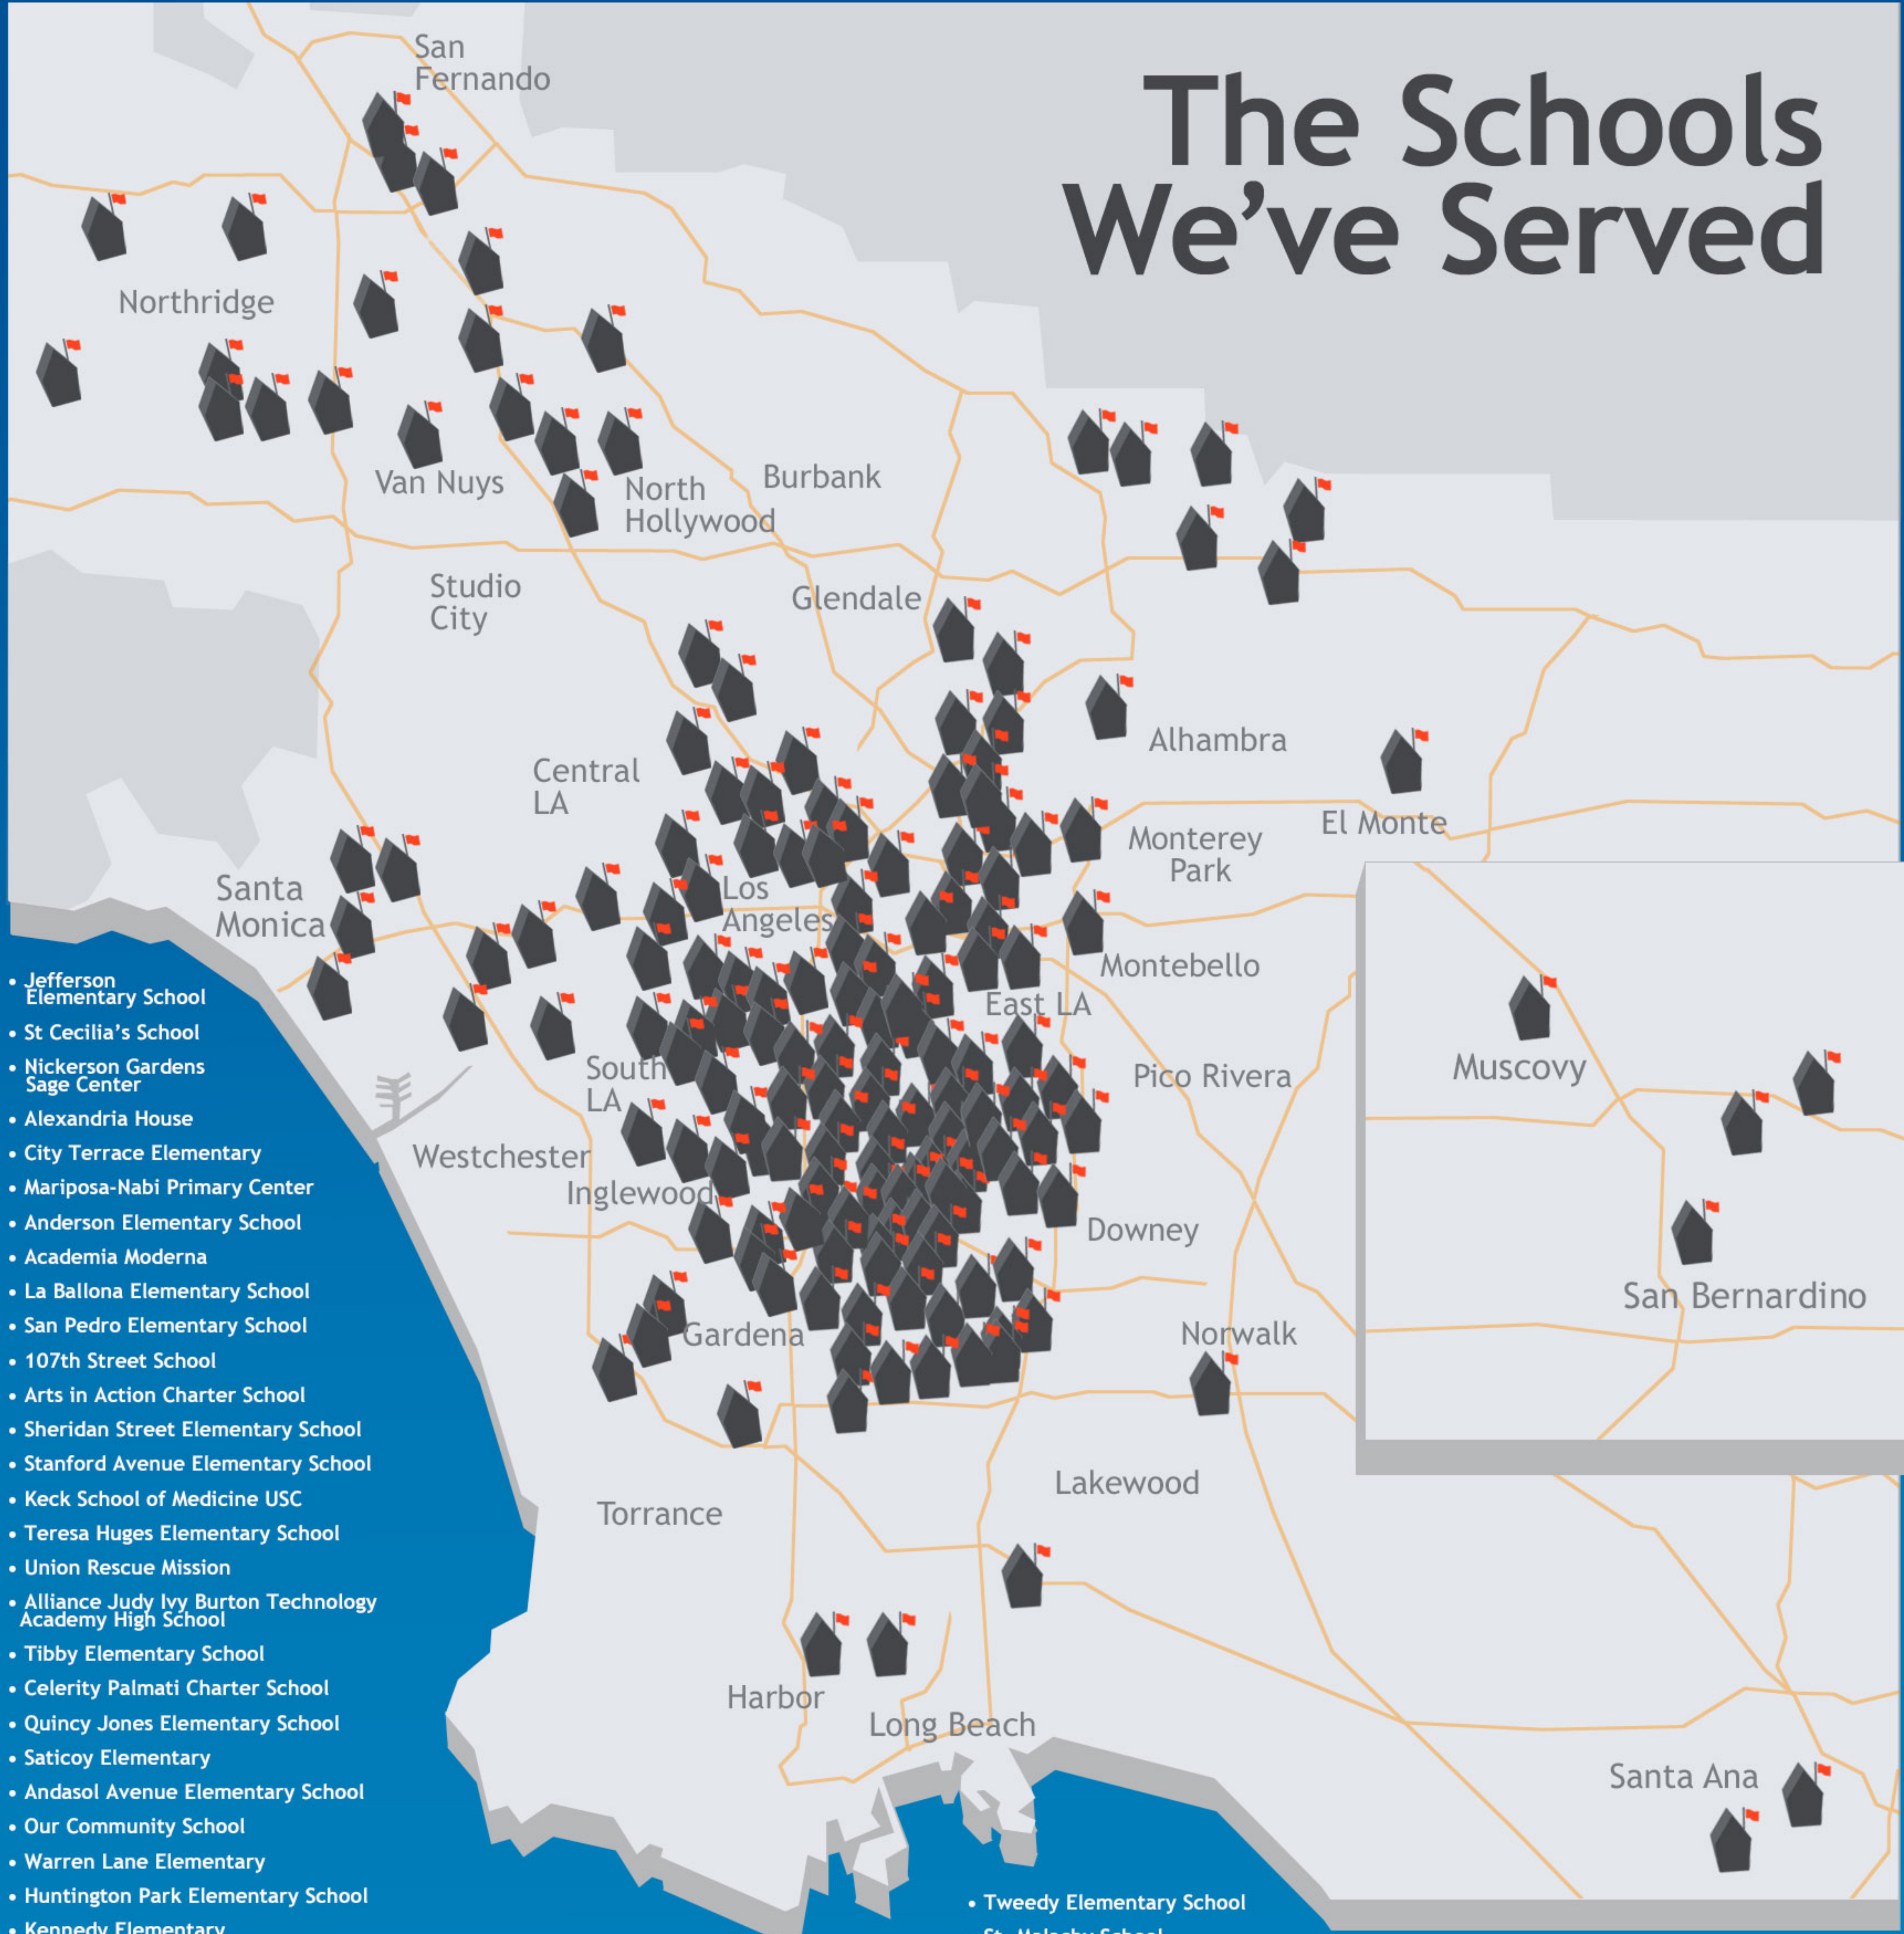

The Schools We've Served

- Jefferson Elementary School
- St Cecilia's School
- Nickerson Gardens Sage Center
- Alexandria House
- City Terrace Elementary
- Mariposa-Nabi Primary Center
- Anderson Elementary School
- Academia Moderna
- La Ballona Elementary School
- San Pedro Elementary School
- 107th Street School
- Arts in Action Charter School
- Sheridan Street Elementary School
- Stanford Avenue Elementary School
- Keck School of Medicine USC
- Teresa Huges Elementary School
- Union Rescue Mission
- Alliance Judy Ivy Burton Technology Academy High School
- Tibby Elementary School
- Celerity Palmati Charter School
- Quincy Jones Elementary School
- Saticoy Elementary
- Andasol Avenue Elementary School
- Our Community School
- Warren Lane Elementary
- Huntington Park Elementary School
- Kennedy Elementary
- McNair Elementary
- Emerson Elementary
- Grant Elementary School
- Lincoln Elementary School
- Samuel Gompers Middle School
- Linwood E. Howe Elementary School
- Clinton Elementary School
- Dickison Elementary
- Kelly Elementary
- Mayo Elementary
- Washington Elementary
- Bunche Elementary
- Aspire Firestone Academy
- King Elementary
- Gulf Elementary School
- Benjamin Franklin Elementary School
- Soto Street Elementary School
- Rosecrans Elementary
- Wilmington Park Elementary School
- Burbank Elementary School
- Foster Elementary
- Miramonte Elementary School
- Miles Avenue Elementary School
- Birdielee V. Bright Elementary School
- West Vernon Elementary School
- Florence Griffith Joyner Elementary School
- Roscoe Elementary School
- Harmony Elementary School
- Wadsworth Avenue Elementary School
- Montara Avenue Elementary School
- Maurice Sendak Elementary School
- 109th Street Elementary School
- Vine Street Elementary School
- Wonderland Preschool
- William Green Elementary School
- Lincoln Elementary School
- Kelly Elementary School
- Tom Bradley
- 95th Street
- Carver